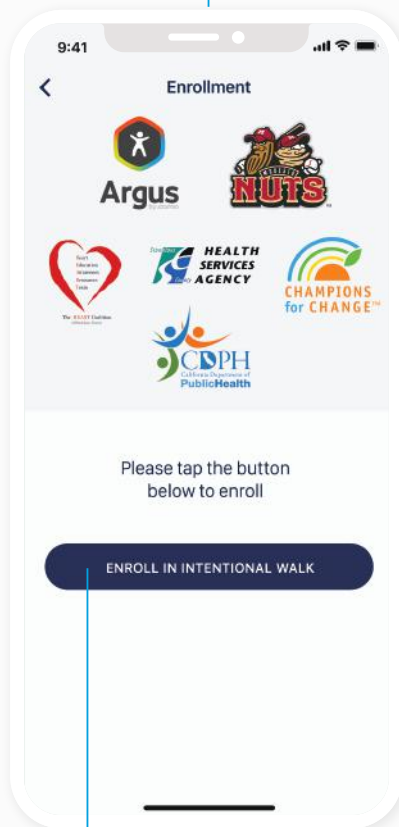

Argus Intentional Walk Challenge Registration

Register for Argus Create account & enroll

Click on the Intentional Walk Registration Link

Tap on "Enroll in Intentional Walk"

Tap "Done" and enter Argus application

Start your activity

Track your walk

Tap "+" button
in bottom right corner

Tap into "GPS"

Scroll down and
tap into "Walking"

Tap "Start" button

Tap the "Pause" button at the
bottom when finished with walk

Tap the "End" button
to finish logging

Fill out entry info (optional)
and tap "Done"

Your walk will show in your
Me feed