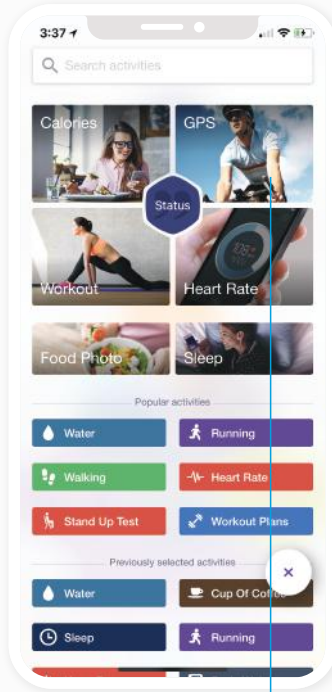

Argus Intentional Walk Challenge Registration

Register for Argus Create account & enroll

Click on the Intentional Walk Registration Link

Tap on "Enroll in Intentional Walk"

Tap "Done" and enter Argus application

Start your activity

Track your walk

Tap "+" button
in bottom right corner

Tap into "GPS"

Scroll down and
tap into "Walking"

Tap "Start" button

Tap the "Pause" button at the
bottom when finished with walk

Tap the "End" button
to finish logging

Fill out entry info (optional)
and tap "Done"

Your walk will show in your
Me feed