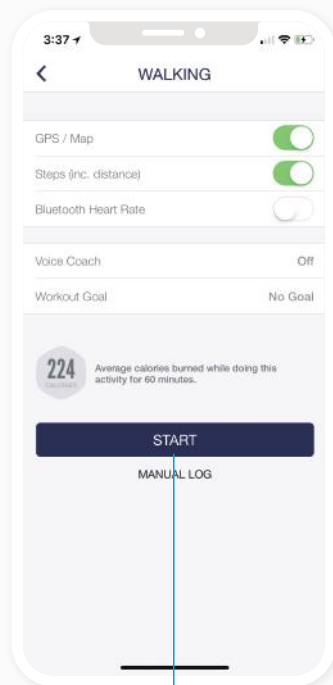

Argus Intentional Walk Challenge Registration

Register for Argus Create account & enroll

Click on the Intentional Walk Registration Link

Tap on "Enroll in Intentional Walk"

Tap "Done" and enter Argus application

Start your activity

Track your walk

Tap "+" button
in bottom right corner

Tap into "GPS"

Scroll down and
tap into "Walking"

Tap "Start" button

Tap the "Pause" button at the
bottom when finished with walk

Tap the "End" button
to finish logging

Fill out entry info (optional)
and tap "Done"

Your walk will show in your
Me feed