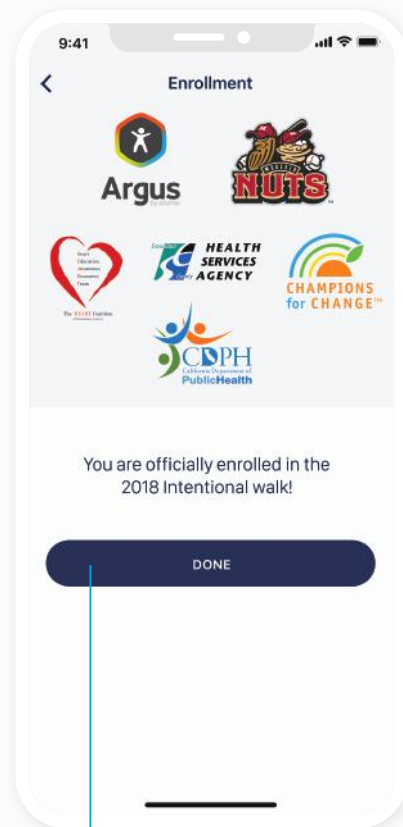

Argus Intentional Walk Challenge Registration

Register for Argus Create account & enroll

Click on the Intentional Walk Registration Link

Tap on "Enroll in Intentional Walk"

Tap "Done" and enter Argus application

Start your activity

Track your walk

Tap "+" button
in bottom right corner

Tap into "GPS"

Scroll down and
tap into "Walking"

Tap "Start" button

Tap the "Pause" button at the
bottom when finished with walk

Tap the "End" button
to finish logging

Fill out entry info (optional)
and tap "Done"

Your walk will show in your
Me feed