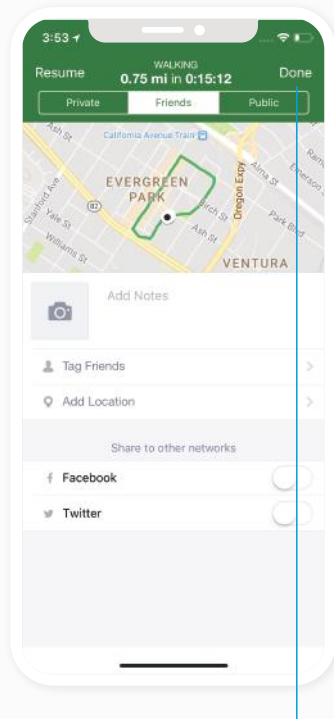

Argus Intentional Walk Challenge Registration

Register for Argus Create account & enroll

Click on the Intentional Walk Registration Link

Tap on "Enroll in Intentional Walk"

Tap "Done" and enter Argus application

Start your activity

Track your walk

Tap "+" button
in bottom right corner

Tap into "GPS"

Scroll down and
tap into "Walking"

Tap "Start" button

Tap the "Pause" button at the
bottom when finished with walk

Tap the "End" button
to finish logging

Fill out entry info (optional)
and tap "Done"

Your walk will show in your
Me feed