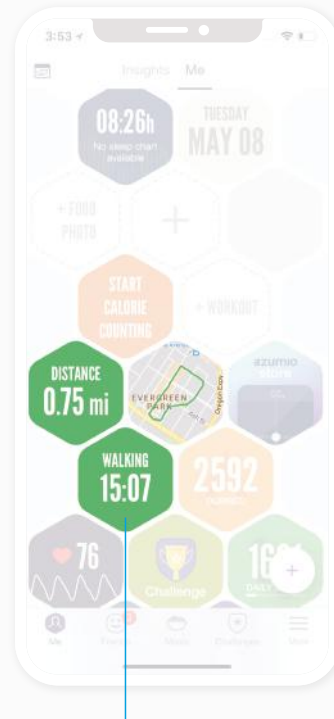

Argus Intentional Walk Challenge Registration

Register for Argus Create account & enroll

Click on the Intentional Walk Registration Link

Tap on "Enroll in Intentional Walk"

Tap "Done" and enter Argus application

Start your activity

Track your walk

Tap "+" button
in bottom right corner

Tap into "GPS"

Scroll down and
tap into "Walking"

Tap "Start" button

Tap the "Pause" button at the
bottom when finished with walk

Tap the "End" button
to finish logging

Fill out entry info (optional)
and tap "Done"

Your walk will show in your
Me feed