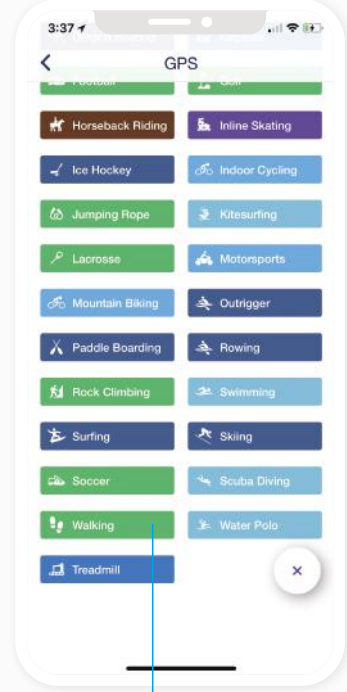

Argus Intentional Walk Challenge Registration

Register for Argus Create account & enroll

Click on the Intentional Walk Registration Link

Tap on "Enroll in Intentional Walk"

Tap "Done" and enter Argus application

Start your activity

Track your walk

Tap "+" button
in bottom right corner

Tap into "GPS"

Scroll down and
tap into "Walking"

Tap "Start" button

Tap the "Pause" button at the
bottom when finished with walk

Tap the "End" button
to finish logging

Fill out entry info (optional)
and tap "Done"

Your walk will show in your
Me feed